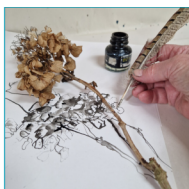

Studio 1

TINA EDWARDS - Painter

Holykilm, Heath Road, Banham, NR16 2HS
What3Words: octopus.whisker.swerving
☎ 07495 585621 ✉ tinae016@gmail.com
🌐 tinapainterofthings.uk 📷 tinatheteacher

Studio 2

SYLVIE MANEY - Mixed media artist

2 Willow Lane, Banham, NR16 2JQ
What3Words: oils.tribal.thrashing
☎ 07927 452741 ✉ sylviemaney@gmail.com
🌐 sylviemaneyart.co.uk 📷 sylviemaney8302

Studio 3

LORA STIMSON - Landscape artist

47 The Street, North Lopham, IP22 2LU
What3Words: shorthand.socket.rods
✉ lorastimson@gmail.com
📷 lorascribblesart

Studio 4

KEELEY CHAPMAN - Interpretational sculptor

Fen Farm, Low Common, South Lopham, IP22 2JR
What3Words: bravest.funky.mallets
☎ 07734 069895 ✉ contact@keeleychapmanceramics.co.uk
🌐 keeleychapmanceramics.co.uk 📷 keeleychapmanceramics
PLEASE NOTE: Studio open 13th-14th June only

Studio 5

PENNY LINDOP - Mixed media artist

38 Elm Grove, Garboldisham, IP22 2RY
What3Words: furniture.catapult.vaccines
☎ 07932 767996 ✉ pennylindopartist@gmail.com
🌐 pennylindopart.co.uk 📷 pennylindopartist

Studio 6

GILL THORNTON - Linocut artist

The Meadows, The Street, Garboldisham, IP22 2RZ
What3Words: blissful.mile.lawn
☎ 07745 687681 ✉ thorntongill@yahoo.co.uk
🌐 gill-thornton.co.uk 📷 gill.thornton.art

Studio 7

DEBORAH KEY - Painter & printmaker

Carcook House, Back Street, Garboldisham, IP22 2SD
What3Words: essential.pasta.dove
☎ 07715 327781 ✉ deborah@bizzykeybee.co.uk
🌐 bizzykeybee.co.uk 📷 bizzykeybee

Studio 8

DEBORAH PLASKETT - Painter

Hidden Garden Studio, off Timber Rd, East Harling, NR16 2PR
What3Words: retail.encodes.swung
☎ 07854 105002 ✉ deborahplaskett.art@outlook.com
🌐 deborahplaskett.com 📷 debbieplaskett.artist
PLEASE NOTE: Studio open 6th-7th June only

Studio 9